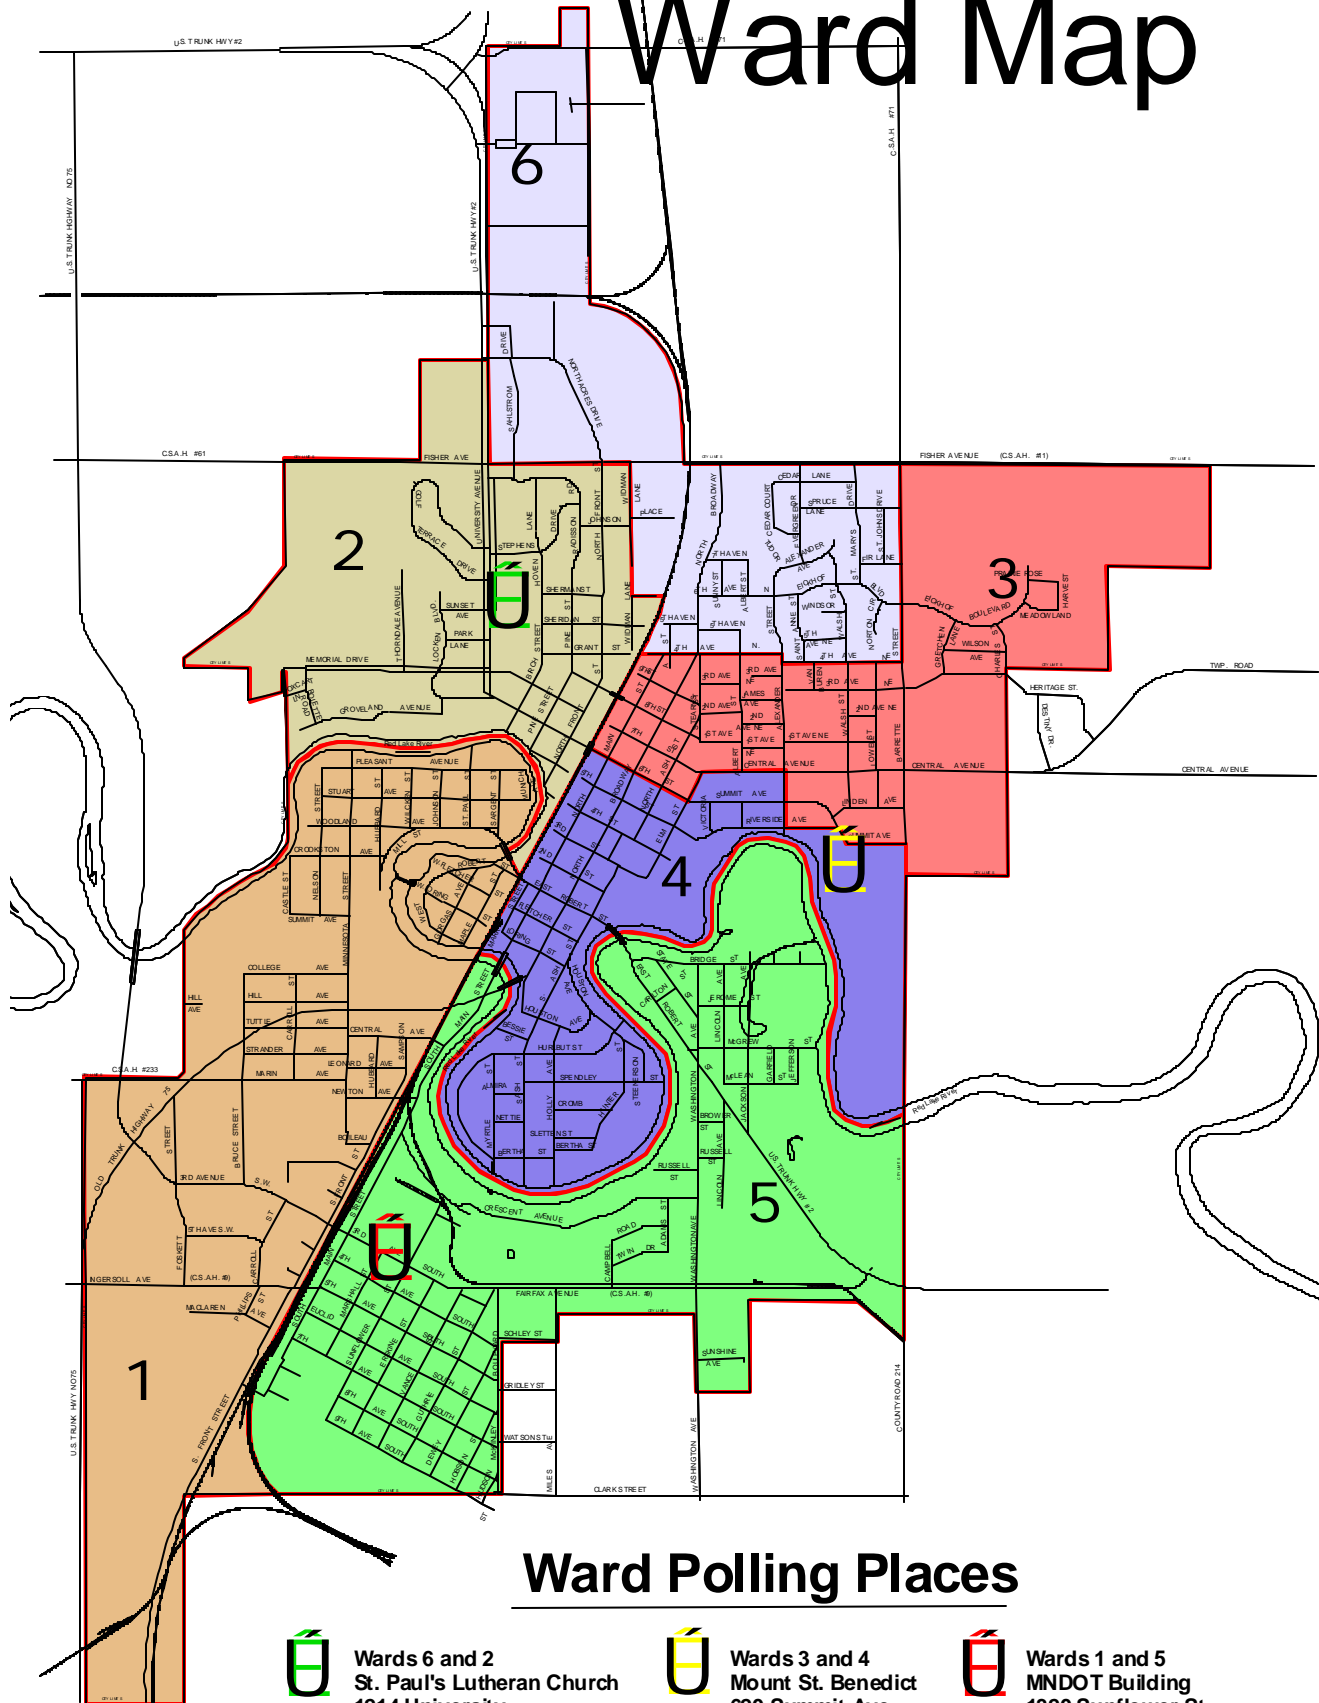

City of Crookston Ward Map

Ward Polling Places

Wards 6 and 2
St. Paul's Lutheran Church
1214 University

Wards 3 and 4
Mount St. Benedict
620 Summit Ave.

Wards 1 and 5
MNDOT Building
1320 Sunflower St.